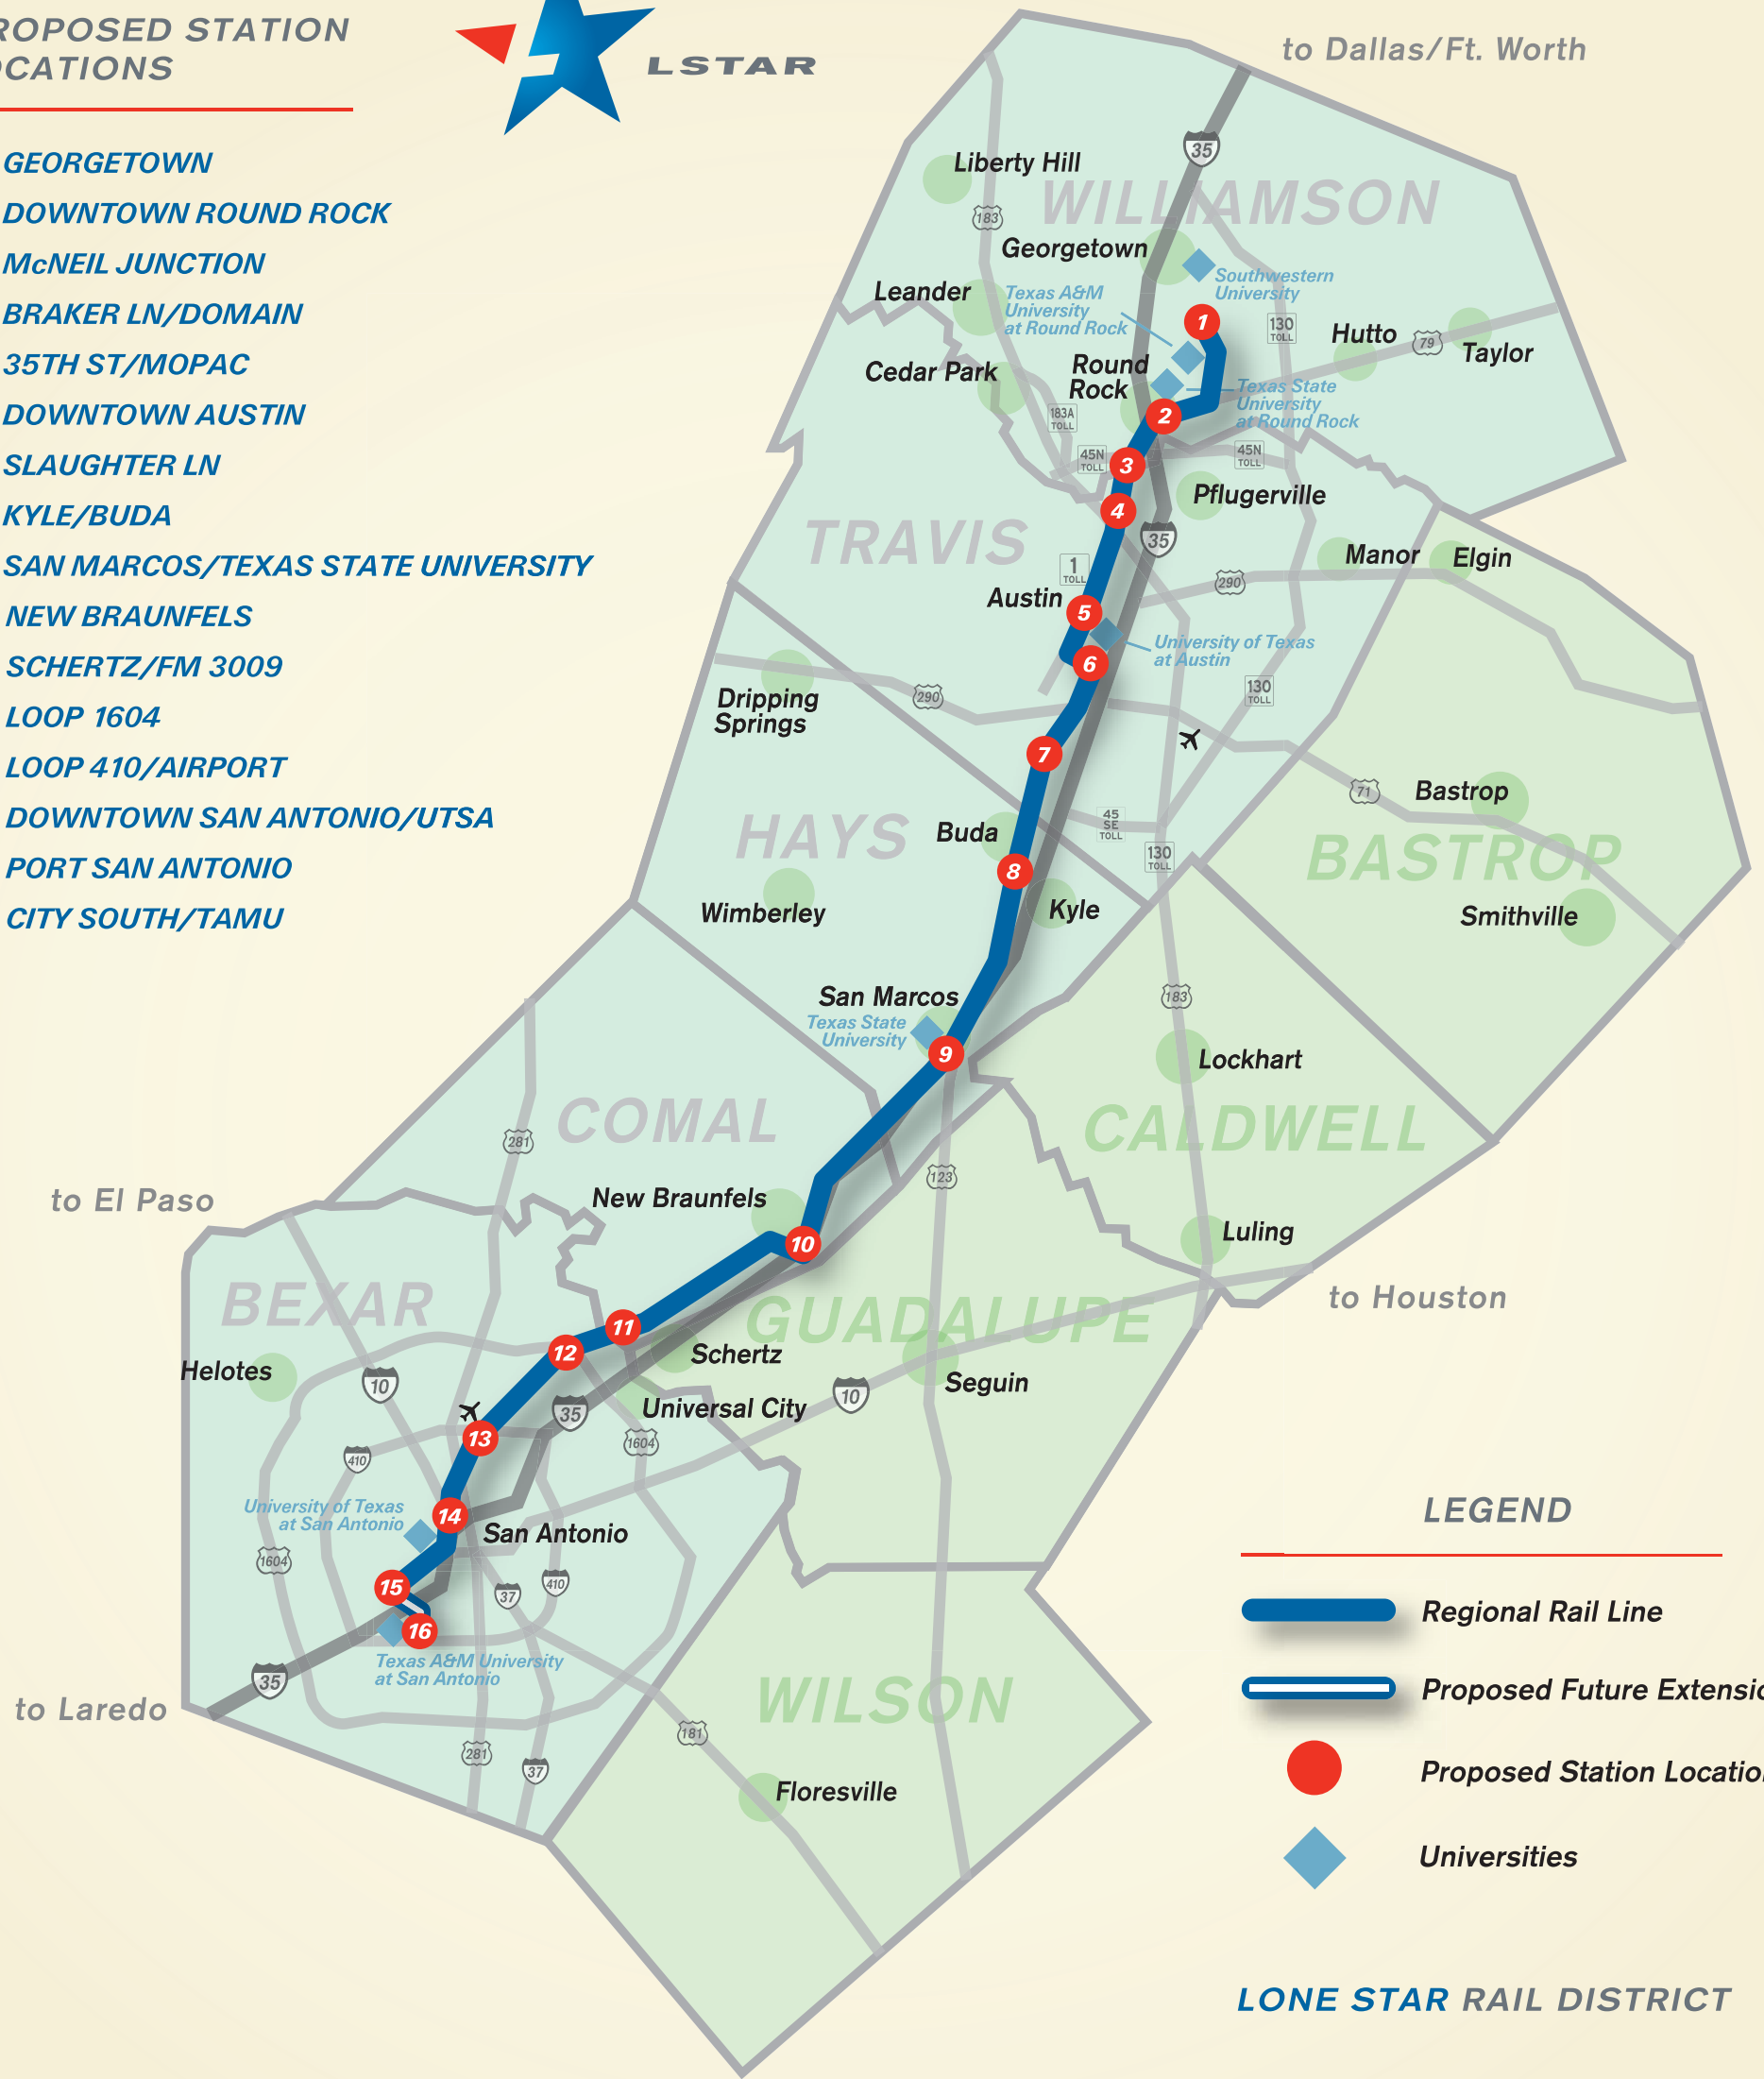

PROPOSED LSTAR ROUTE MAP

PROPOSED STATION LOCATIONS

- 1 GEORGETOWN
- 2 DOWNTOWN ROUND ROCK
- 3 McNEIL JUNCTION
- 4 BRAKER LN/DOMAIN
- 5 35TH ST/MOPAC
- 6 DOWNTOWN AUSTIN
- 7 SLAUGHTER LN
- 8 KYLE/BUDA
- 9 SAN MARCOS/TEXAS STATE UNIVERSITY
- 10 NEW BRAUNFELS
- 11 SCHERTZ/FM 3009
- 12 LOOP 1604
- 13 LOOP 410/AIRPORT
- 14 DOWNTOWN SAN ANTONIO/UTSA
- 15 PORT SAN ANTONIO
- 16 CITY SOUTH/TAMU

LEGEND

- Regional Rail Line
- Proposed Future Extension
- Proposed Station Location
- Universities

LONE STAR RAIL DISTRICT